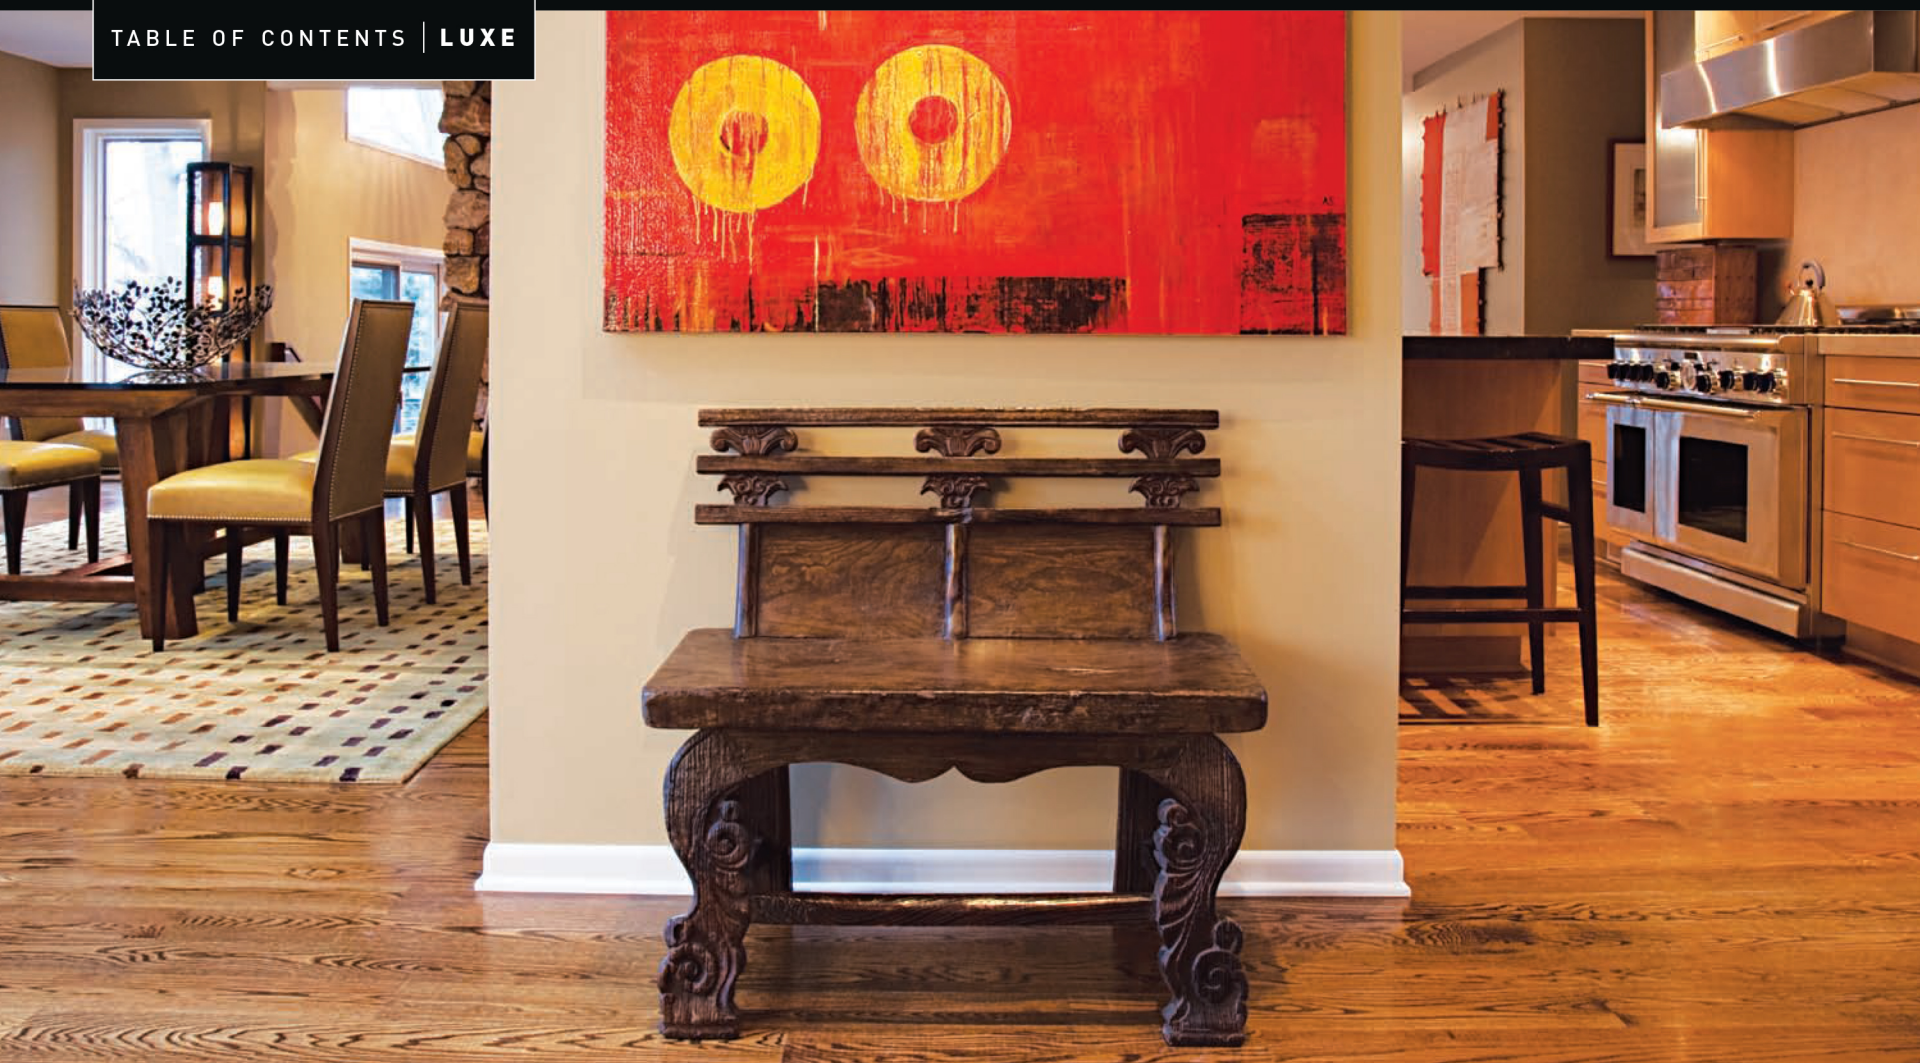

LUXE

THE CHICAGO HOME REDEFINED™

STYLE SELECTION
 This vintage perfume-style decanter boasts optic details that add dimension and texture. *Amber Glass Decanter*, \$195; estebaninteriors.com

FEATURES

- TAKE TWO** 174
 A Highland Park homestead embraces storybook-perfect design with graceful symmetry.
By Lee Bey
- WELCOME ADDITION** 186
 A contemporary family estate exudes a feeling of carefree elegance in Lake Geneva.
By Nancy A. Ruhling
- GRAND TOUR** 198
 The European-inspired grandeur of a Winnetka home enchants with timeless beauty.
By Elaine Markoutsas
- LOFTY IDEALS** 210
 An uncompromising, edgy aesthetic brings enduring character and style to a Chicago loft.
By Lisa Skolnik
- KEY TO THE CASTLE** 218
 A Lake Geneva residence is an architectural tour de force with authentic medieval detailing.
By Rachel Lee Marvin

SUNKEN COMFORT

The family room, defined by the massive stone fireplace and the Adam Siegel painting on the mantel, features a contemporary sectional sofa made to sink into.